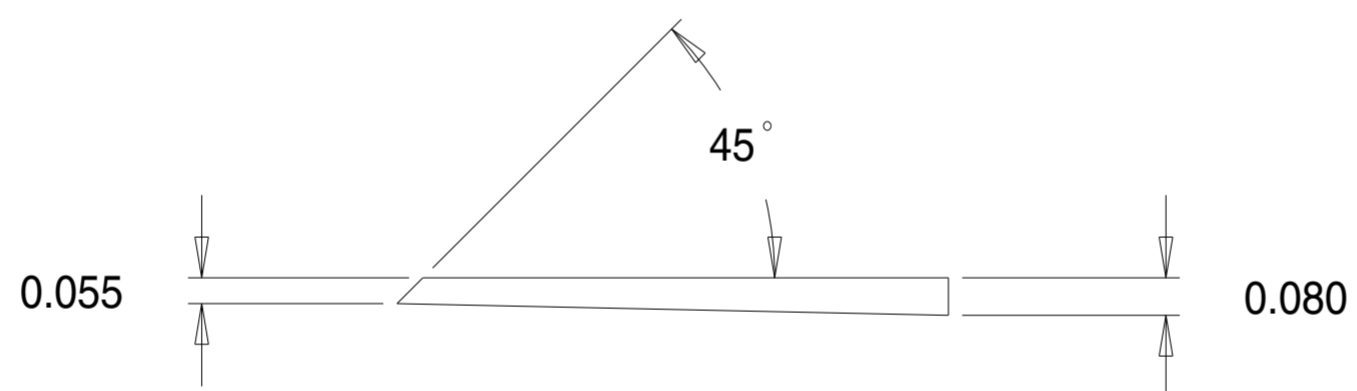

Part No. S08100  
18 'S' Range Wedge

Dimensions in inches.