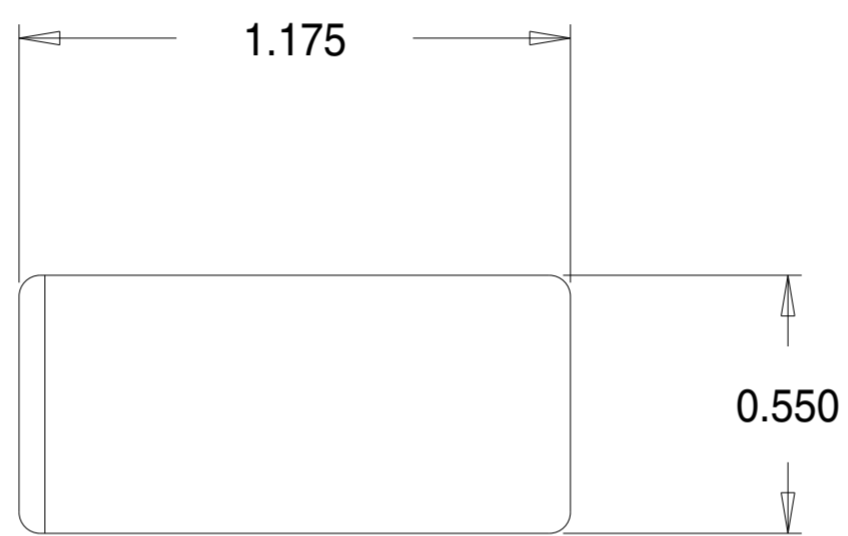

Part No. S08100  
18 'S' Range Wedge

Dimensions in inches.